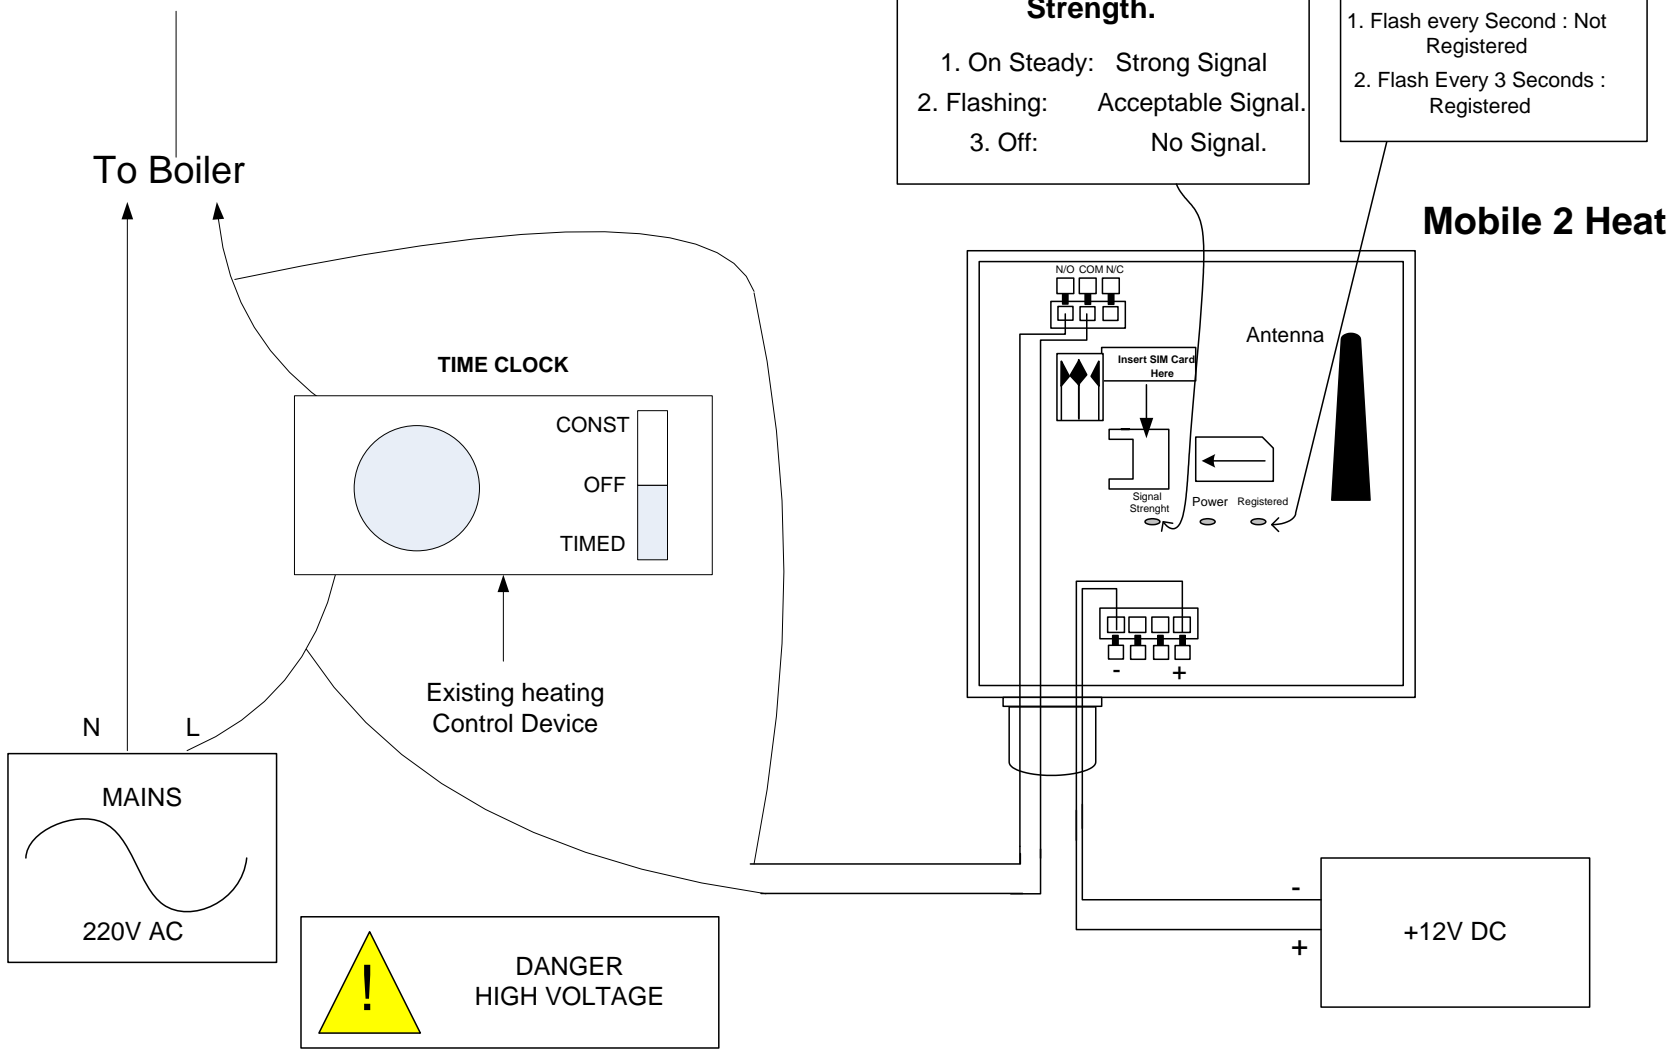

Warning!
Only Fully Qualified
Personnel should Install or
Service this device

M2H - Wiring Diagram

Mobile Network Signal Strength.

1. On Steady: Strong Signal
2. Flashing: Acceptable Signal.
3. Off: No Signal.

Network Registered.

1. Flash every Second : Not Registered
2. Flash Every 3 Seconds : Registered

Mobile 2 Heat