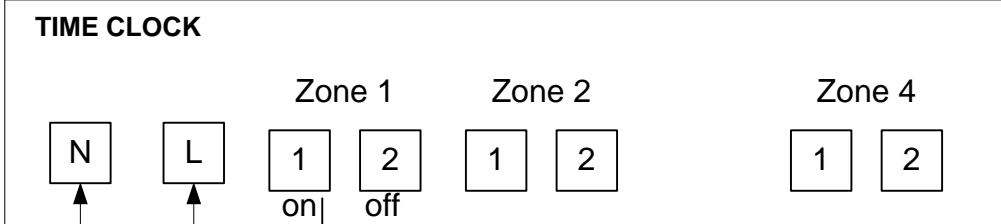

M2H – Multiple Zone -Wiring Diagram

 **Warning. Only Fully Qualified Personnel should Install and service this device**

Existing heating Control Device

Thermostat Zone 1

Valve Zone 1

 **DANGER HIGH VOLTAGE**

Mobile Network Signal Strength.

1. On Steady: Strong Signal
2. Flashing: Acceptable Signal.
3. Off: No Signal.

Network Registered.

1. Flash every Second : Not Registered
2. Flash Every 3 Seconds : Registered