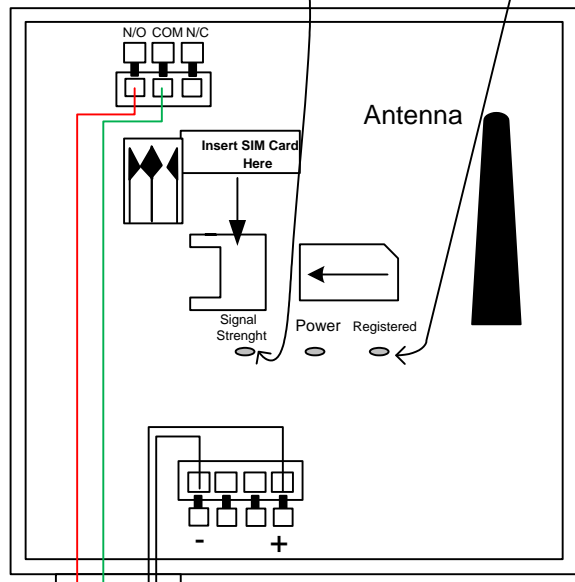

M2H – Multiple Zone -Wiring Diagram

 **Warning. Only Fully Qualified Personnel should Install and service this device**

Existing heating Control Device

Thermostat Zone 1

Valve Zone 1

 **DANGER HIGH VOLTAGE**

Mobile Network Signal Strength.

1. On Steady: Strong Signal
2. Flashing: Acceptable Signal.
3. Off: No Signal.

Network Registered.

1. Flash every Second : Not Registered
2. Flash Every 3 Seconds : Registered