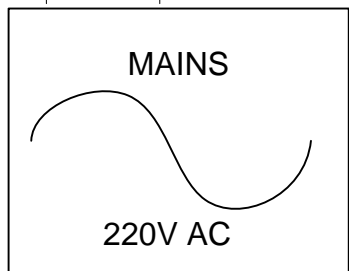

M2H – Multiple Zone -Wiring Diagram

 **Warning. Only Fully Qualified Personnel should Install and service this device**

Existing heating Control Device

Thermostat Zone 1

Valve Zone 1

 **DANGER HIGH VOLTAGE**

Mobile Network Signal Strength.

1. On Steady: Strong Signal
2. Flashing: Acceptable Signal.
3. Off: No Signal.

Network Registered.

1. Flash every Second : Not Registered
2. Flash Every 3 Seconds : Registered