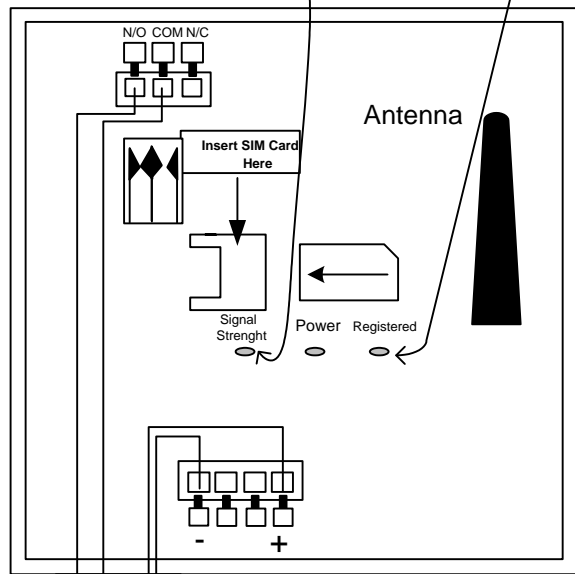

 **Warning. Only Fully Qualified Personnel should Install and service this device**

Single Zone - Wiring Diagram

Mobile Network Signal Strength.

1. On Steady: Strong Signal
2. Flashing: Acceptable Signal.
3. Off: No Signal.

Network Registered.

1. Flash every Second : Not Registered
2. Flash Every 3 Seconds : Registered

 **DANGER HIGH VOLTAGE**

+12V DC

-

+