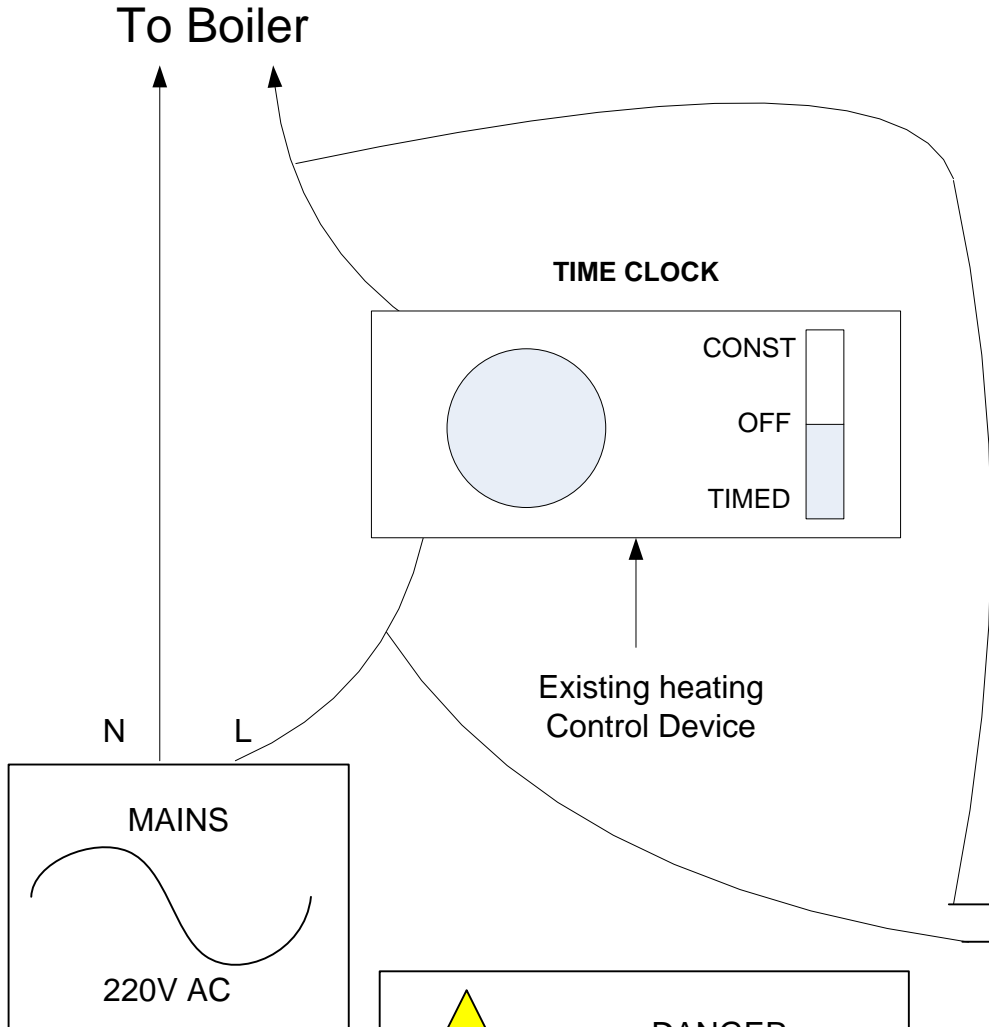

 **Warning. Only Fully Qualified Personnel should Install and service this device**

Single Zone - Wiring Diagram

Mobile Network Signal Strength.

1. On Steady: Strong Signal
2. Flashing: Acceptable Signal.
3. Off: No Signal.

Network Registered.

1. Flash every Second : Not Registered
2. Flash Every 3 Seconds : Registered

 **DANGER HIGH VOLTAGE**

+12V DC

-

+