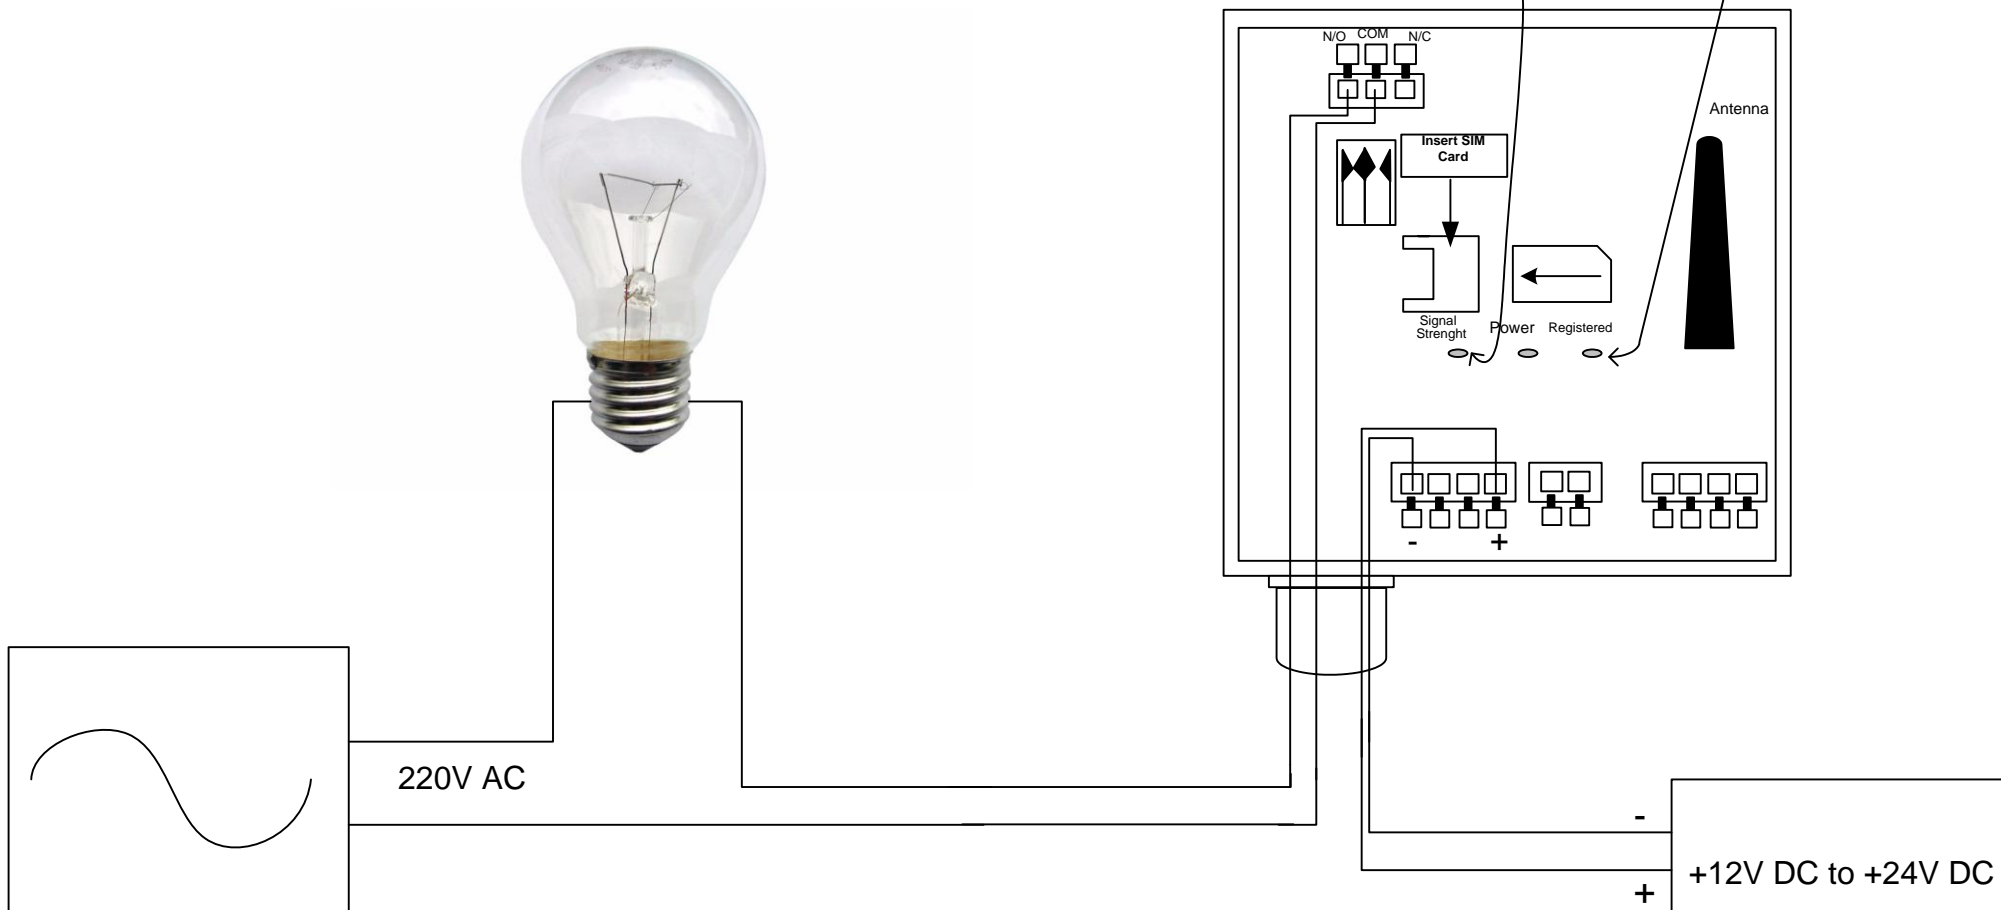

# Single Channel Light Control

**Warning. Only Fully Qualified Personnel should Install and service this device**

## Mobile Network Signal Strength.

1. On Steady: Strong Signal
2. Flashing: Acceptable Signal.
3. Off: No Signal.

## Network Registered.

1. Flash every Second : Not Registered
2. Flash Every 3 Seconds : Registered

**DANGER  
HIGH VOLTAGE**