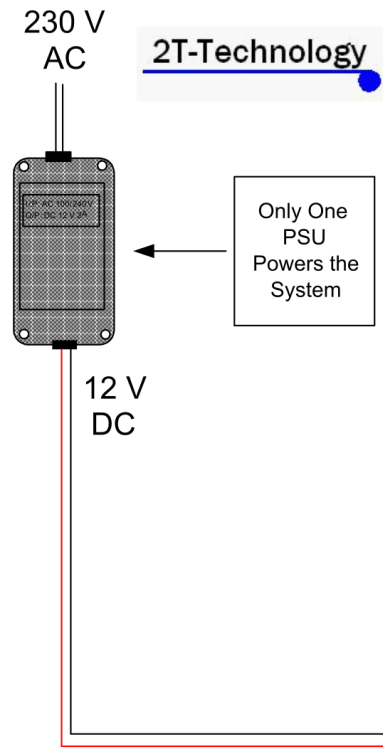

## Wiring Diagram

Voyager Mobile Entry - Intercom and Access Control Unit.

**Register Status.**

1. Off or On Constantly = NOT Registered
2. Flashing every second = Registered.

**Signal Strength.**

1. On Steady: Strong Signal
2. Flashing: Acceptable Signal .
3. Off: Low Signal.