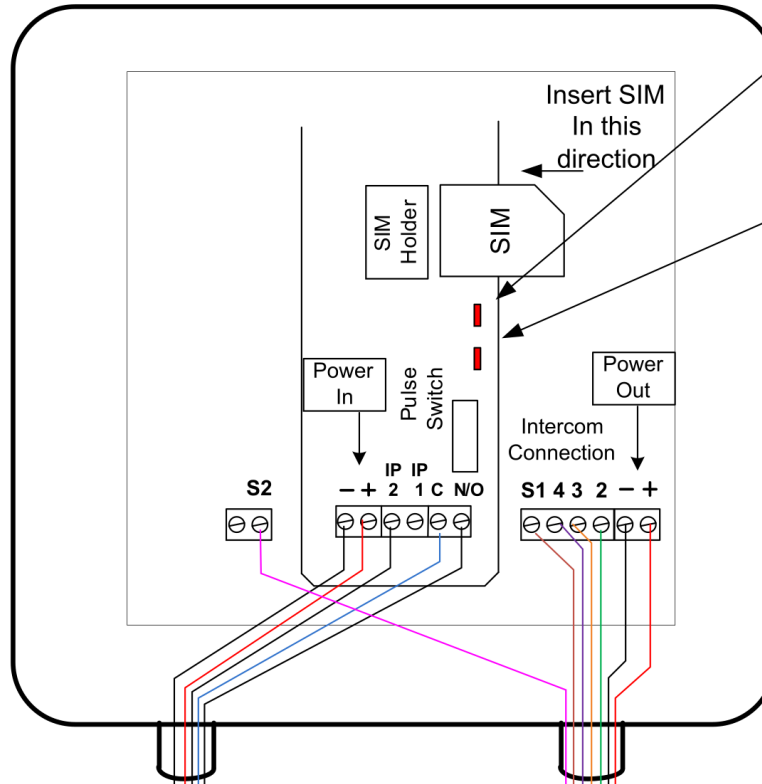

## Wiring Diagram

Voyager Mobile Entry - Intercom and Access Control Unit.

**Register Status.**

1. Off or On Constantly = NOT Registered
2. Flashing every second = Registered.

**Signal Strength.**

1. On Steady: Strong Signal
2. Flashing: Acceptable Signal .
3. Off: Low Signal.