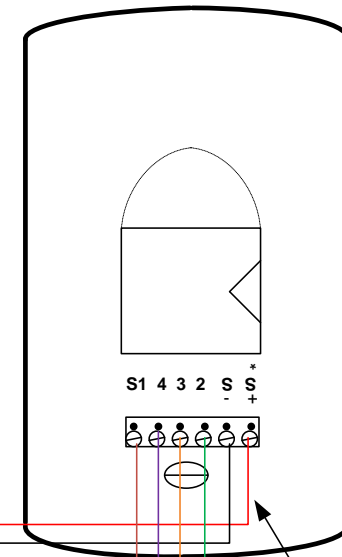

Voyager Mobile Entry Intercom(VME-I)

Comelit Style 5

Wiring Diagram

Voyager Mobile Entry - Intercom and Access Control Unit.

Register Status.

1. Off or On Constantly = NOT Registered
2. Flashing every second = Registered.

Signal Strength.

1. On Steady: Strong Signal
2. Flashing: Acceptable Signal.
3. Off: Low Signal.

Power In to Intercom