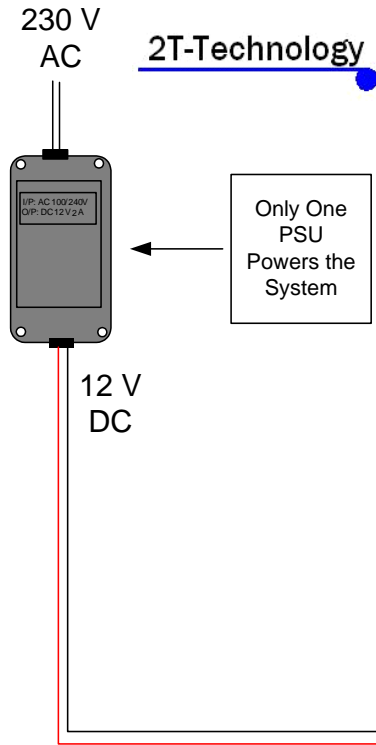

Voyager Mobile Entry Intercom(VME-I)

Comelit Style 5

Wiring Diagram

Voyager Mobile Entry - Intercom and Access Control Unit.

Register Status.

1. Off or On Constantly = NOT Registered
2. Flashing every second = Registered.

Signal Strength.

1. On Steady: Strong Signal
2. Flashing: Acceptable Signal.
3. Off: Low Signal.

Power In to Intercom