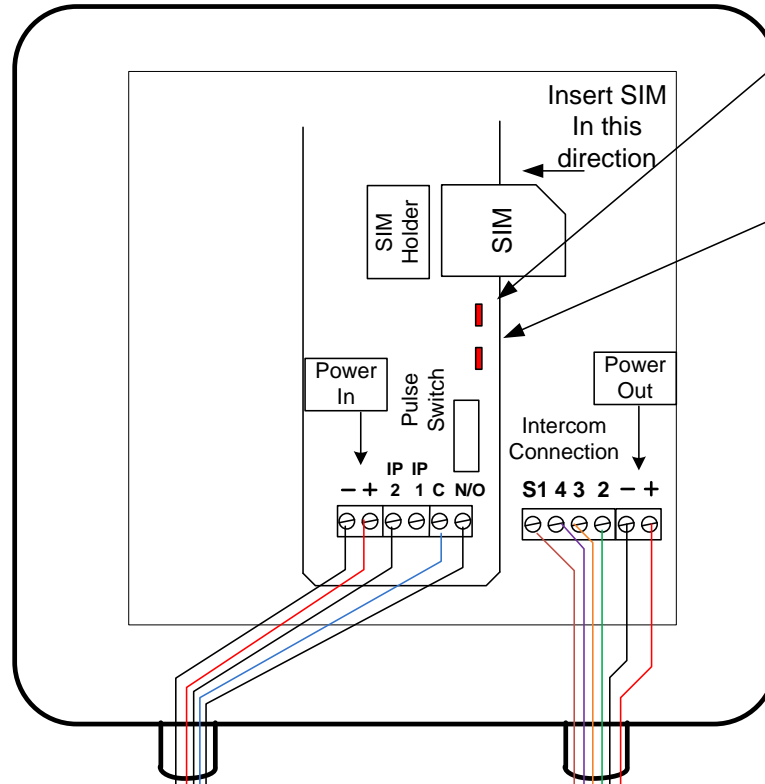

Voyager Mobile Entry Intercom(VME-I)

Comelit Style 5

Wiring Diagram

Voyager Mobile Entry - Intercom and Access Control Unit.

Register Status.

1. Off or On Constantly = NOT Registered
2. Flashing every second = Registered.

Signal Strength.

1. On Steady: Strong Signal
2. Flashing: Acceptable Signal.
3. Off: Low Signal.

Power In to Intercom