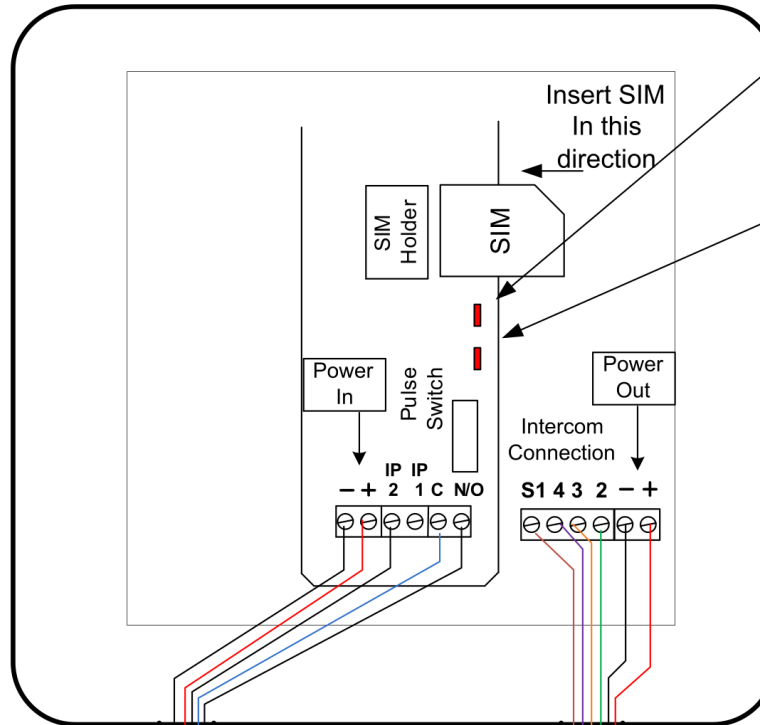

Wiring Diagram

Voyager Mobile Entry - Intercom and Access Control Unit.

Register Status.

1. Off or On Constantly = NOT Registered
2. Flashing every second = Registered.

Signal Strength.

1. On Steady: Strong Signal
2. Flashing: Acceptable Signal .
3. Off: Low Signal.