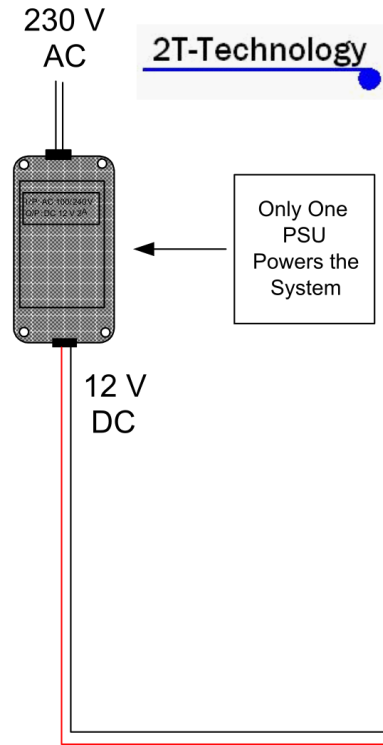

Wiring Diagram

Voyager Mobile Entry - Intercom and Access Control Unit.

Register Status.

1. Off or On Constantly = NOT Registered
2. Flashing every second = Registered.

Signal Strength.

1. On Steady: Strong Signal
2. Flashing: Acceptable Signal .
3. Off: Low Signal.